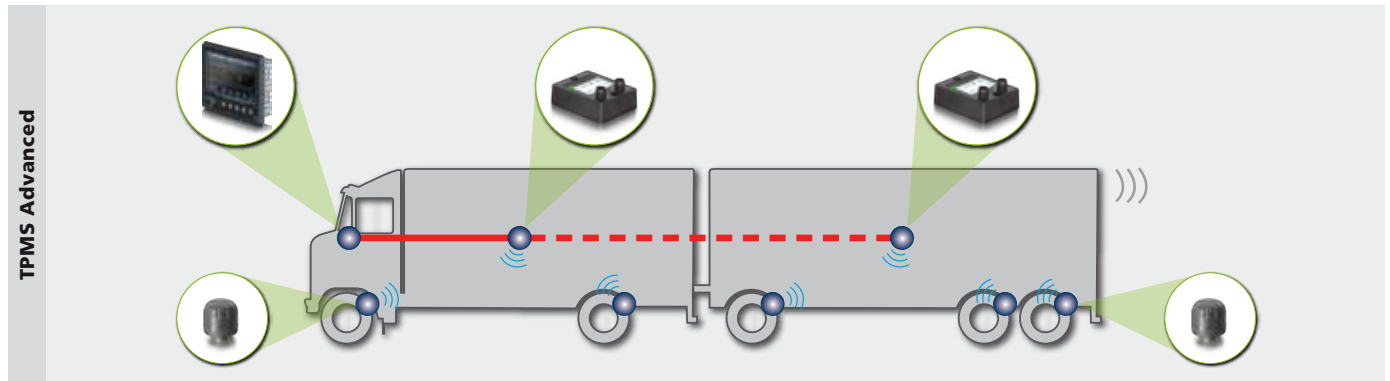

PROEMION® TPMS

Flexible Tire Pressure Monitoring Systems
with the Plus for Remote Monitoring and Locating

Increased safety & lower costs

- Fuel savings of more than 3%
- Improved handling
- Reduced tire wear
- Break-down and accident prevention

Funded by:

Proemion® TPMS Complete Systems

Reliable, Wireless Tire Pressure Monitoring

Proemion TPMS contain all components required for a quick and smooth installation and start-up in the most diverse vehicle types.

Our complete systems can be extended at will – both prior to the installation and afterwards, when your requirements have changed.

Sample application

TPMS Basic

1 x Display 1001 TPMS

- Handles up to 16 sensors
- Easy operability
- Dimensions according to German standard DIN

1 x TPMS Receiver

1 x TPMS Connection cable 10 m

4 x TPMS Sensor incl. lock nut

Order no. 25300082

TPMS Advanced

1 x Display 2501 TPMS

- Handles up to 64 sensors
- Advanced functionality
- Suitable for installation or fixing with VESA mounting