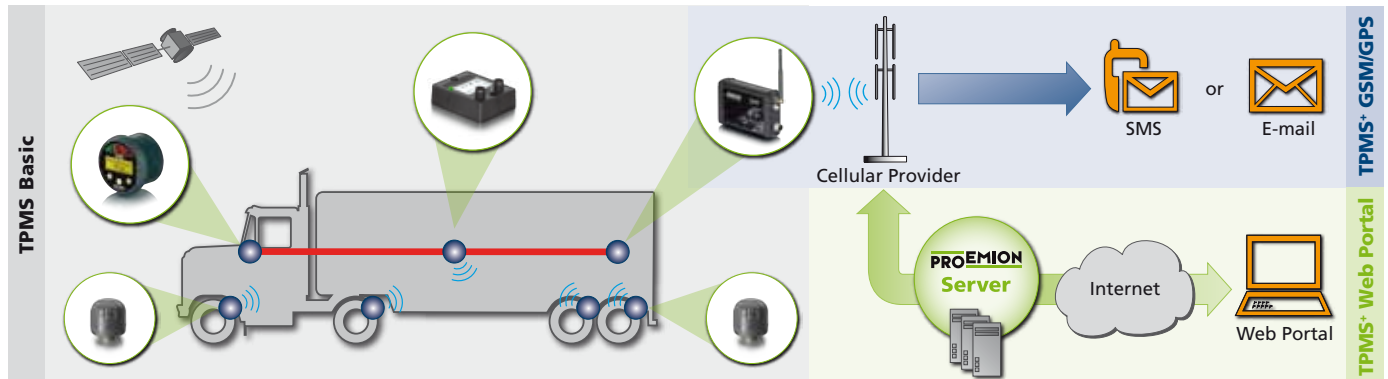

More details at
www.bag.bund.de/

Optional:

TPMS Receiver

Order no. 251009009

1 x TPMS Receiver

- Receiver for up to 16 TPMS Sensors
- Range: up to 25 m

TPMS Sensor

Order no. 257006005

1 x TPMS Sensor

- Wireless sensor for measuring pressure and temperature

Proemion® TPMS+ Extensions

Worldwide Monitoring and Locating

Enhance your Proemion TPMS with the extensions TPMS+ and monitor your entire fleet – from any point around the globe.